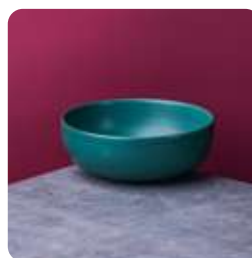

SRB0211526

Scandinavian Rice Bowl 15,5cm

Diameter : 15,5 cm