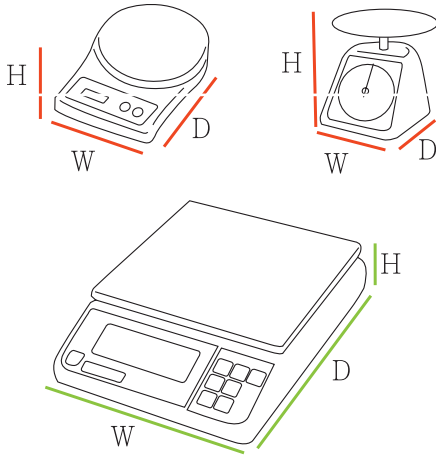

Dimension Reference

All dimension measurements in this product catalogue will be displayed in D x W x H (mm).

Legend

Waterproof

Easy measurement conversion from gram to ml

Available with measurement bowl

Micro mode (0.1g graduation)

KD-205

NEW

Digital Platform Weighing Scale

- Removable stainless steel measuring plate, can twist 90° to fit different size of weighing objects
- Auto power off time setting (10, 30 or 60 mins)

Capacity/Graduation	g only version-5kg / 0.5g, 10kg / 1g g/lb-oz version-5kg / 0.5g (11lb / 0.02oz), 10kg / 1g (22g / 0.05oz)
Dimensions	D 258 x W 192 x H 115mm
Product Weight	1.9kg
Display Size	32mm
Battery Type	AA x 4
Carton Size	D 530 x W 366 x H 328mm
Piece per Carton	4pcs
Carton Weight	10.2kg