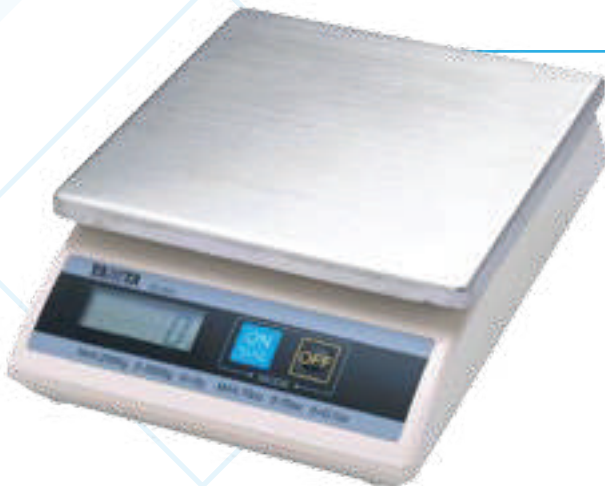

Dimension Reference

All dimension measurements in this product catalogue will be displayed in D x W x H (mm).

Legend

Waterproof

Easy measurement conversion from gram to ml

Available with measurement bowl

Micro mode (0.1g graduation)

KD-205

NEW

Digital Platform Weighing Scale

- Removable stainless steel measuring plate, can twist 90° to fit different size of weighing objects
- Auto power off time setting (10, 30 or 60 mins)

Capacity/Graduation	g only version-5kg / 0.5g, 10kg / 1g g/lb-oz version-5kg / 0.5g (11lb / 0.02oz), 10kg / 1g (22g / 0.05oz)
Dimensions	D 258 x W 192 x H 115mm
Product Weight	1.9kg
Display Size	32mm
Battery Type	AA x 4
Carton Size	D 530 x W 366 x H 328mm
Piece per Carton	4pcs
Carton Weight	10.2kg

KD-200

Semi-industrial Bench Scale

- Extra large (183mm x 183mm) stainless steel weighing platform
- Removable / washable tray, easy to clean and durable for high-volume use
- Energy-saving auto power off function

KD-192

High Precision Digital Scale with Removable Cover and Liquid Measurement Mode

- **Micro mode available for measurement with 0.1g graduation**
- **Convenient measurement conversion from gram to ml**
- **Removable & washable silicone cover / holder**