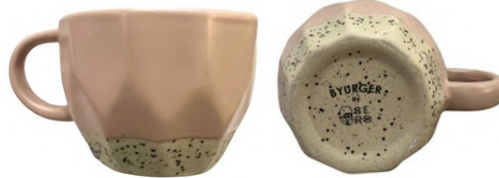

SERO STUDIOS

Byurger

Our high-quality and customizable designs have become a staple in numerous cafes, hotels, and restaurants, but we also believe that everyone deserves to be adorned with beautiful ceramics.

Your dream ceramics can become a reality with Sero Ceramics - where tradition seamlessly intertwines with creative design.

Features

Custom colors with our shapes or start from scratch and built it fully customised.

- Design all you want
- Low quantity MOQ
- Mix and match color and surface finishes
- Logo Stamp
- Consultation available

*T&C applied