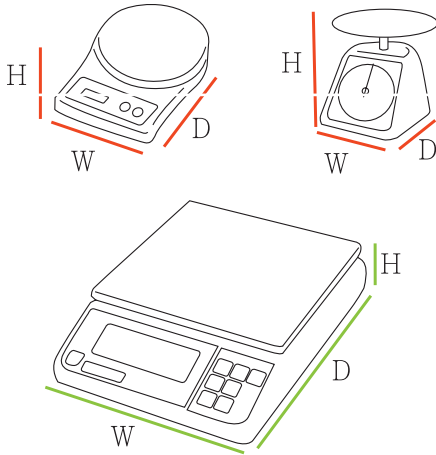

Dimension Reference

All dimension measurements in this product catalogue will be displayed in D x W x H (mm).

Legend

Waterproof

Easy measurement conversion from gram to ml

Available with measurement bowl

Micro mode (0.1g graduation)

KD-205

NEW

Digital Platform Weighing Scale

- Removable stainless steel measuring plate, can twist 90° to fit different size of weighing objects
- Auto power off time setting (10, 30 or 60 mins)

Capacity/Graduation	g only version-5kg / 0.5g, 10kg / 1g g/lb-oz version-5kg / 0.5g (11lb / 0.02oz), 10kg / 1g (22g / 0.05oz)
Dimensions	D 258 x W 192 x H 115mm
Product Weight	1.9kg
Display Size	32mm
Battery Type	AA x 4
Carton Size	D 530 x W 366 x H 328mm
Piece per Carton	4pcs
Carton Weight	10.2kg