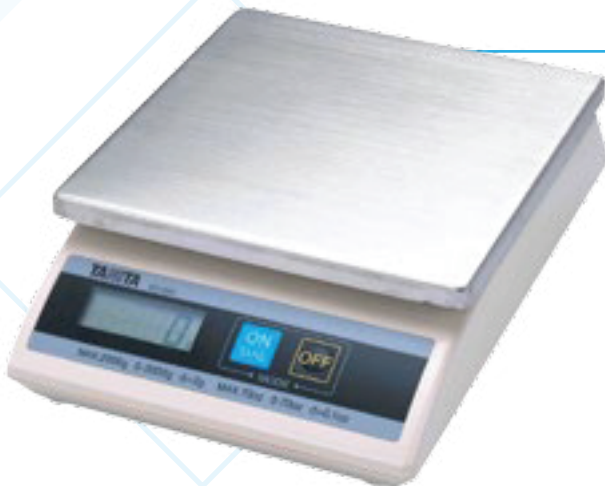

Dimension Reference

All dimension measurements in this product catalogue will be displayed in D x W x H (mm).

Legend

Waterproof

Easy measurement conversion from gram to ml

Available with measurement bowl

Micro mode (0.1g graduation)

KD-205

NEW

Digital Platform Weighing Scale

- Removable stainless steel measuring plate, can twist 90° to fit different size of weighing objects
- Auto power off time setting (10, 30 or 60 mins)

Capacity/Graduation	g only version-5kg / 0.5g, 10kg / 1g g/lb-oz version-5kg / 0.5g (11lb / 0.02oz), 10kg / 1g (22g / 0.05oz)
Dimensions	D 258 x W 192 x H 115mm
Product Weight	1.9kg
Display Size	32mm
Battery Type	AA x 4
Carton Size	D 530 x W 366 x H 328mm
Piece per Carton	4pcs
Carton Weight	10.2kg

KD-200

Semi-industrial Bench Scale

- Extra large (183mm x 183mm) stainless steel weighing platform
- Removable / washable tray, easy to clean and durable for high-volume use
- Energy-saving auto power off function